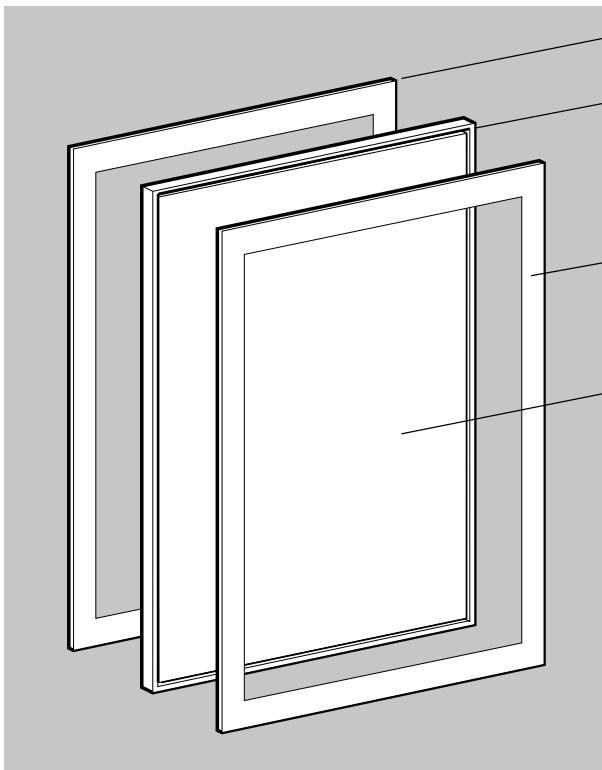

Exploded view

Specifications

Frame Depth: 22mm

Mask: 40mm Signs over A1 size

Cut Image Size: Equals overall frame dimensions less 58mm

Visual Size: Equals overall dimensions less 80mm

Min Dimensions: 300 x 300mm

Max Dimensions: 1500 x 1500mm

Standard Finish: Satin Natural Anodised, Bright Silver or Black powder coat. Other powder coat colours available on request.

Application: Internal, the DS Ultima is not weather resistant.

Lockable: Optional security screw only. Not key lockable.

3mm Acrylic Cover, with integrated image retainer.

Centre Frame.

3mm Acrylic Cover, with integrated image retainer.

Backing Panel.