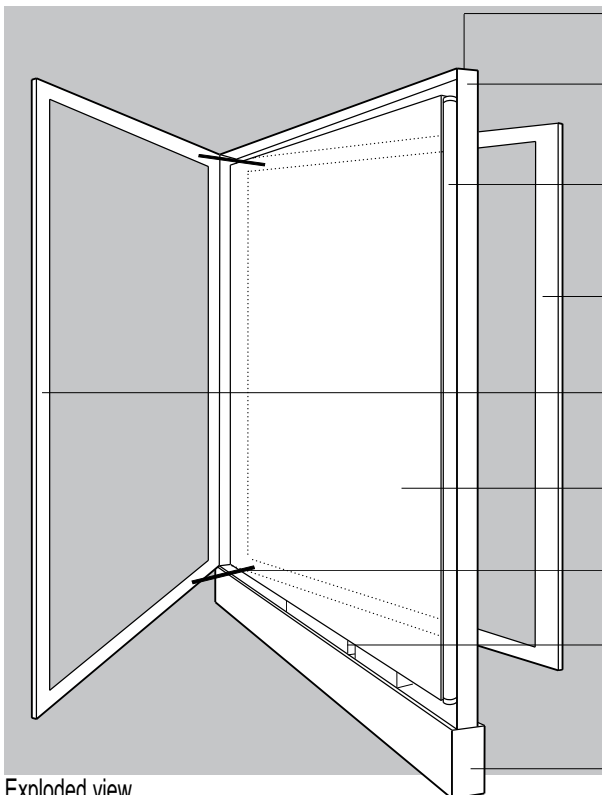

Civic Double-Sided External Edgelit Display

The 80mm deep, weather resistant, Civic is a "tablet" format sign that has 6mm glass or acrylic door panels.

Designed for internal and external applications, the Civic can be mounted on posts, used as a freestanding display or cantilevered from a wall.

Corner aspect (with cover plate)

Integrated image retainer

External cam lock

Specifications

- Frame Depth:** 80mm
- Mask:** 80mm
- Cut Image Size:** Equals overall frame dimensions less 124mm
- Visual Size:** Equals overall frame dimensions less 160mm
- Min Dimensions:** 900 x 600mm
- Max Dimensions:** 2400 x 1200mm
- Power Exit:** Edge of the frame, 350mm from the bottom LHS corner. Power exit position is variable on request.
- Preferred Sizes:** Some frame sizes between the Min and Max dimensions are not feasible. Please contact your Interium sales consultant to confirm.
- Standard Finish:** Bright Silver or Black powder coat. Other powder coat colours available on request.
- Application:** Internal and external. The Civic is weather resistant.
- Hinge Position:** Hinge is standard on left hand side. Other positions available on request.
- Lockable:** Available with internal locking rod or key locks mounted to the face. Please contact your Interium sales consultant for further details.